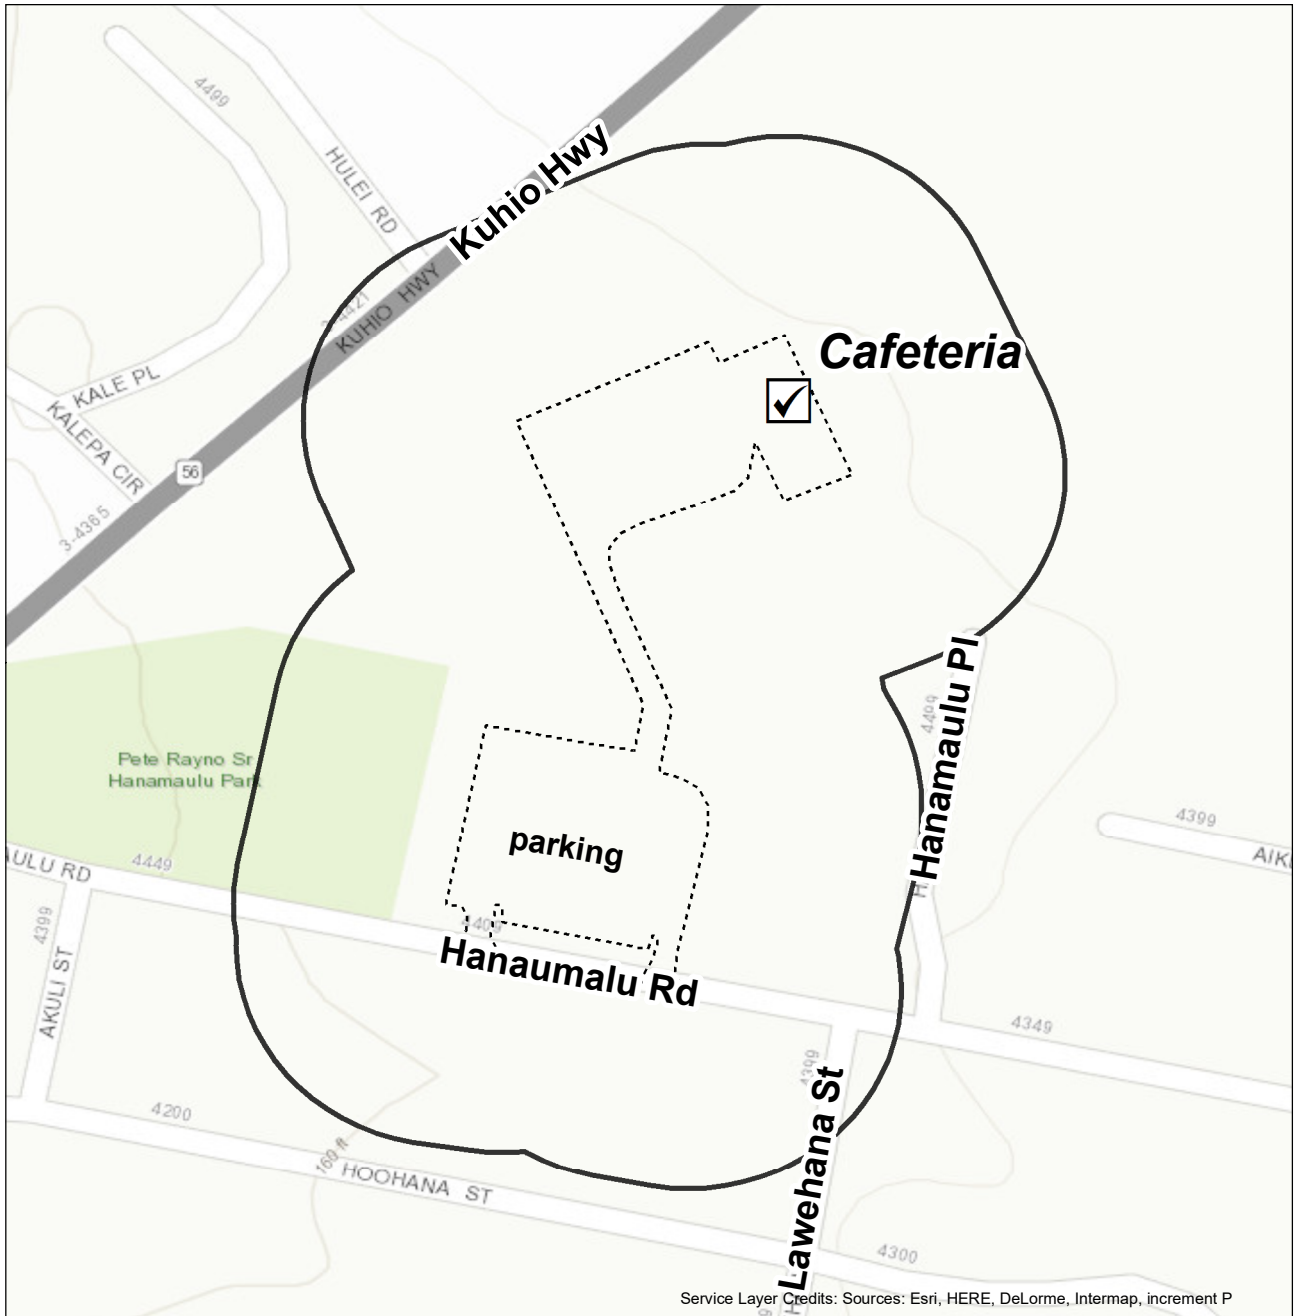

15-02 King Kaumualii Elementary School, Cafeteria

Restricted Electioneering Area

15-02 King Kaumualii Elementary School, Cafeteria
4380 Hanamalu Rd
Lihue, 96766

0 100 200 Feet

data current as of 1 May 2018