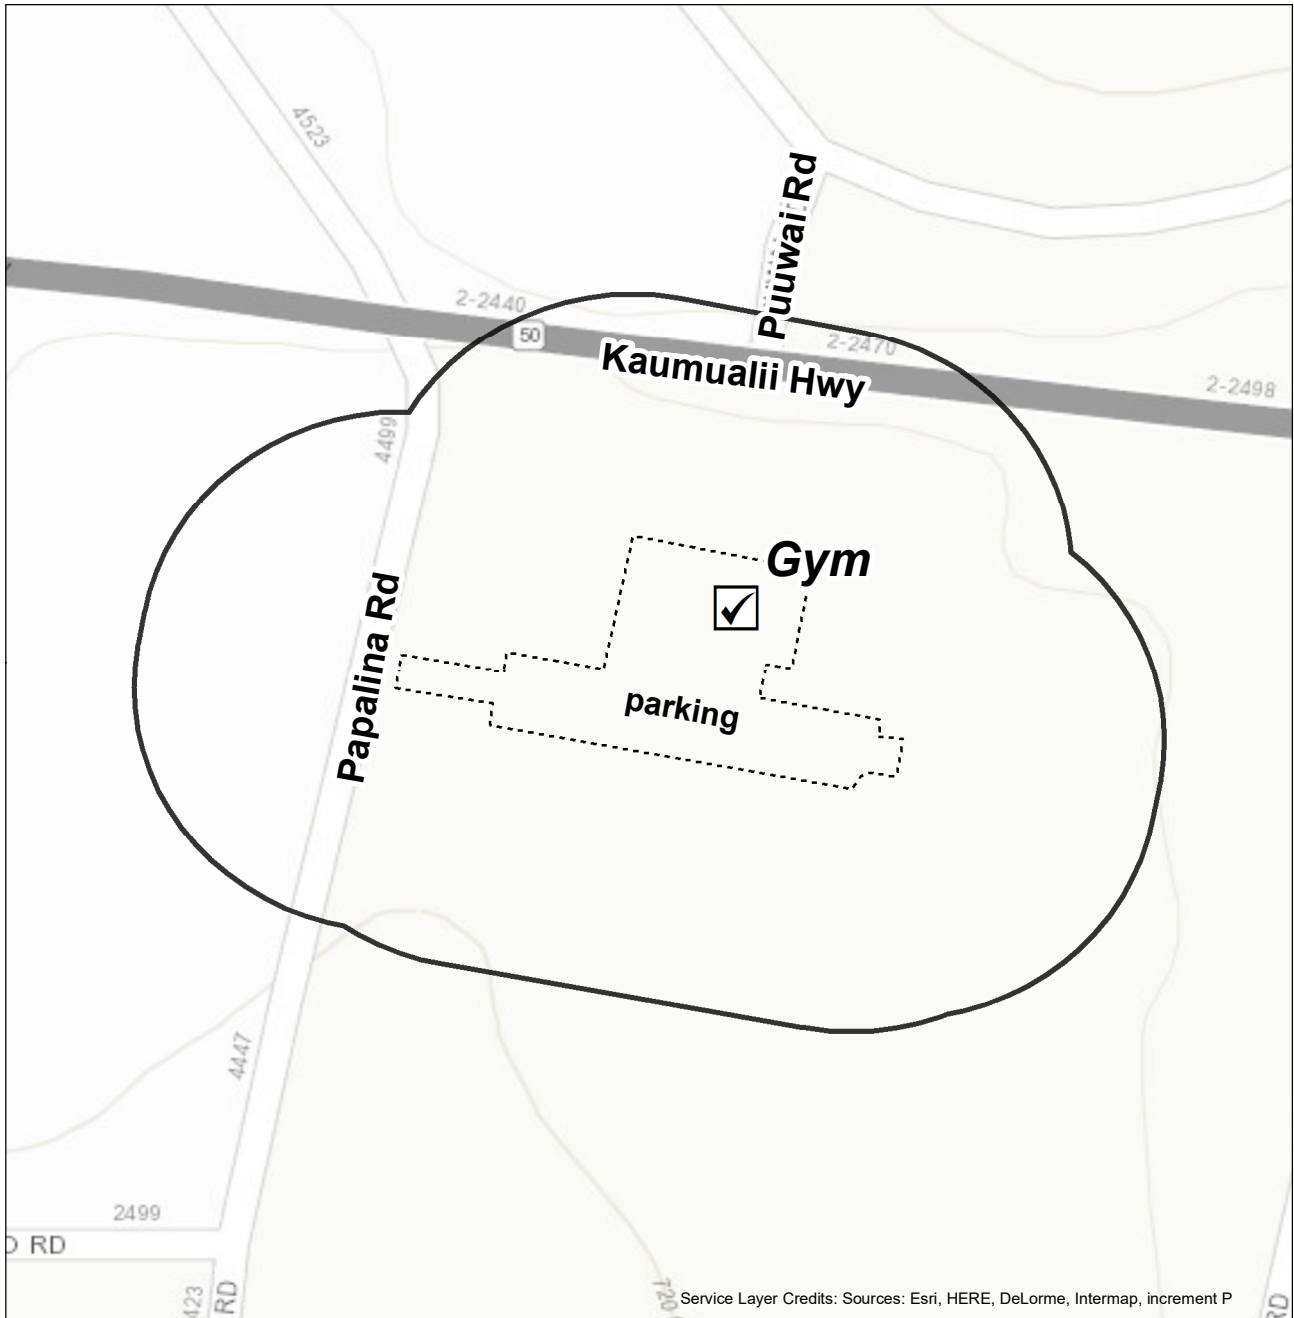

0 100 200 Feet

data current as of 1 May 2018

16-02 Kalaheo Neighborhood Center, Gym

Restricted Electioneering Area

16-02 Kalaheo Neighborhood Center, Gym
4480 Papalina Rd
Kalaheo, 96741

0 100 200 Feet

data current as of 1 May 2018