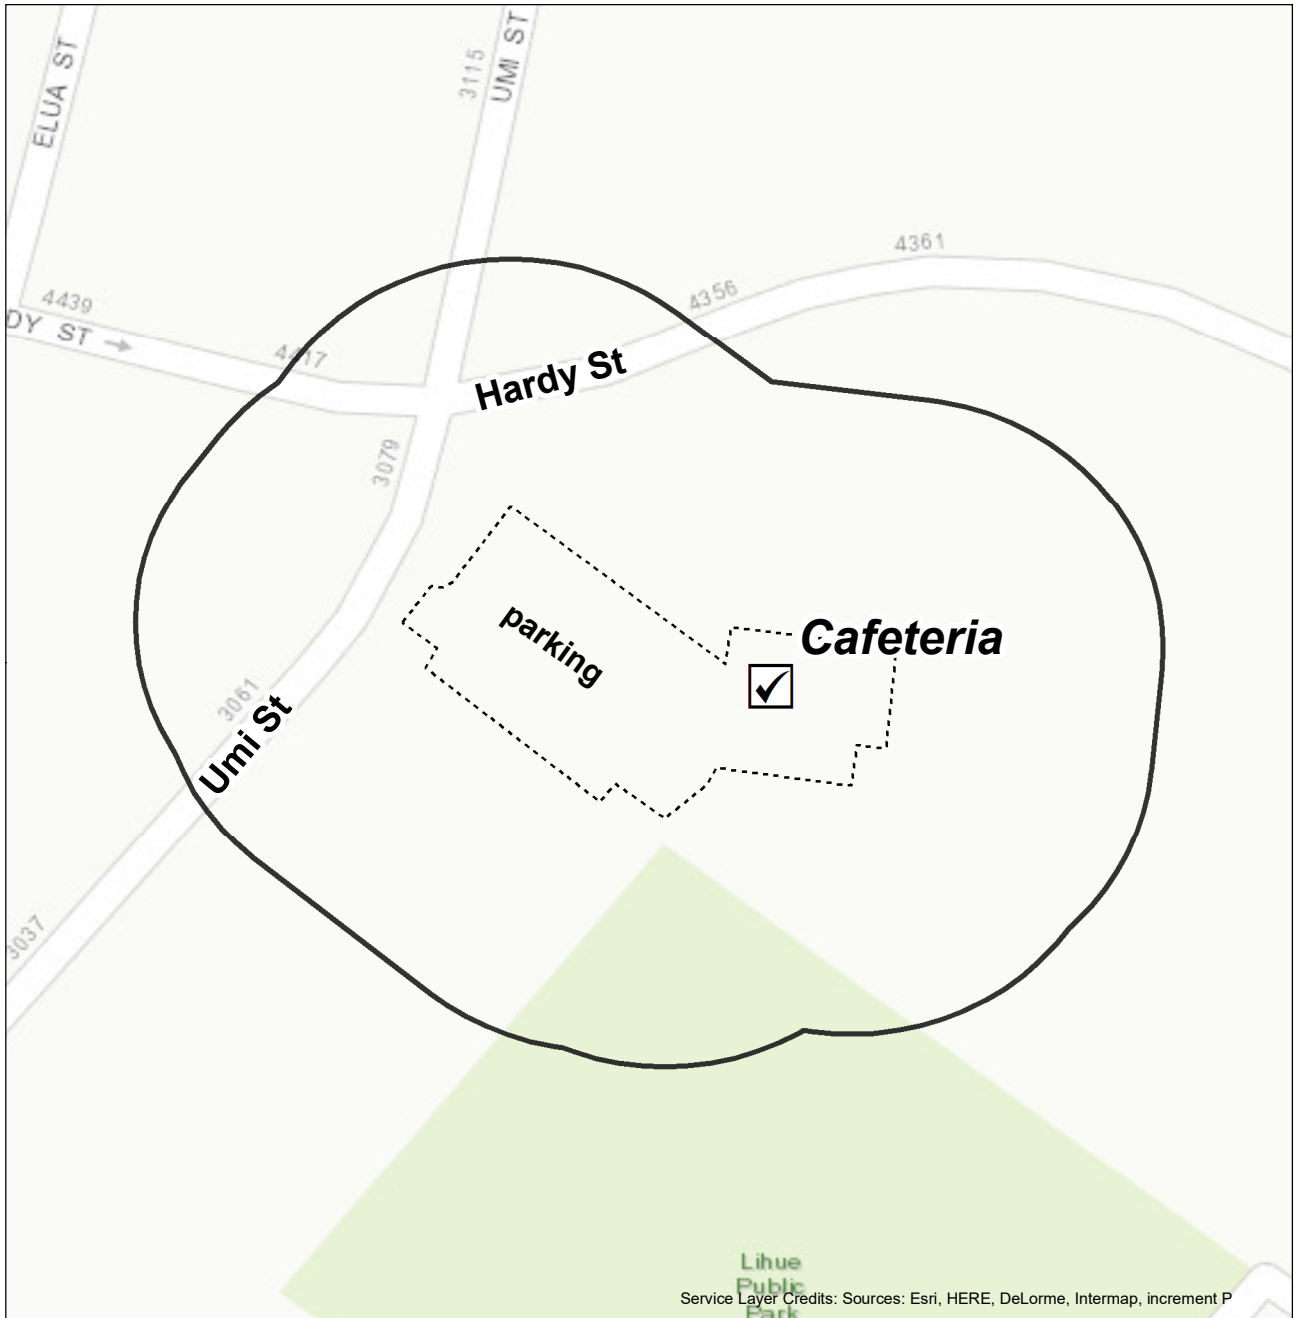

15-03 Wilcox Elementary School, Cafeteria

Restricted Electioneering Area

15-03 Wilcox Elementary School, Cafeteria
4319 Hardy St
Lihue, 96766

0 100 200 Feet

data current as of 1 May 2018