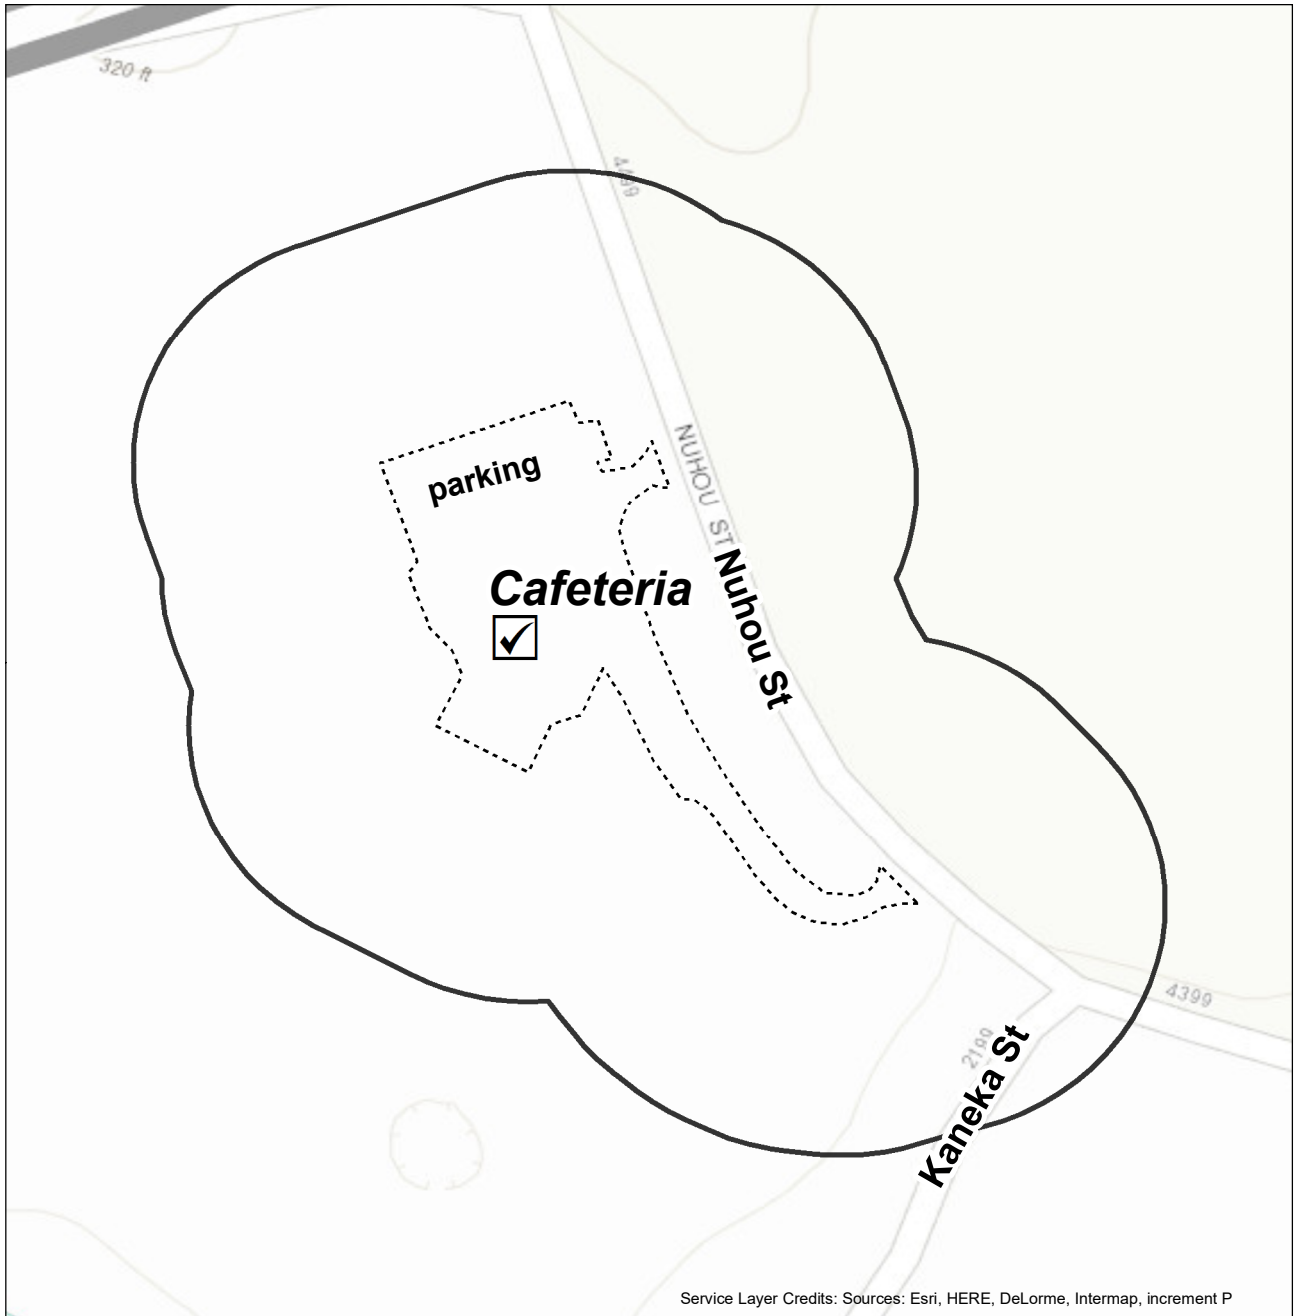

15-03 Wilcox Elementary School, Cafeteria

Restricted Electioneering Area

15-03 Wilcox Elementary School, Cafeteria
4319 Hardy St
Lihue, 96766

0 100 200 Feet

data current as of 1 May 2018

15-04 Chiefess Kamakahelei Middle School, Cafeteria