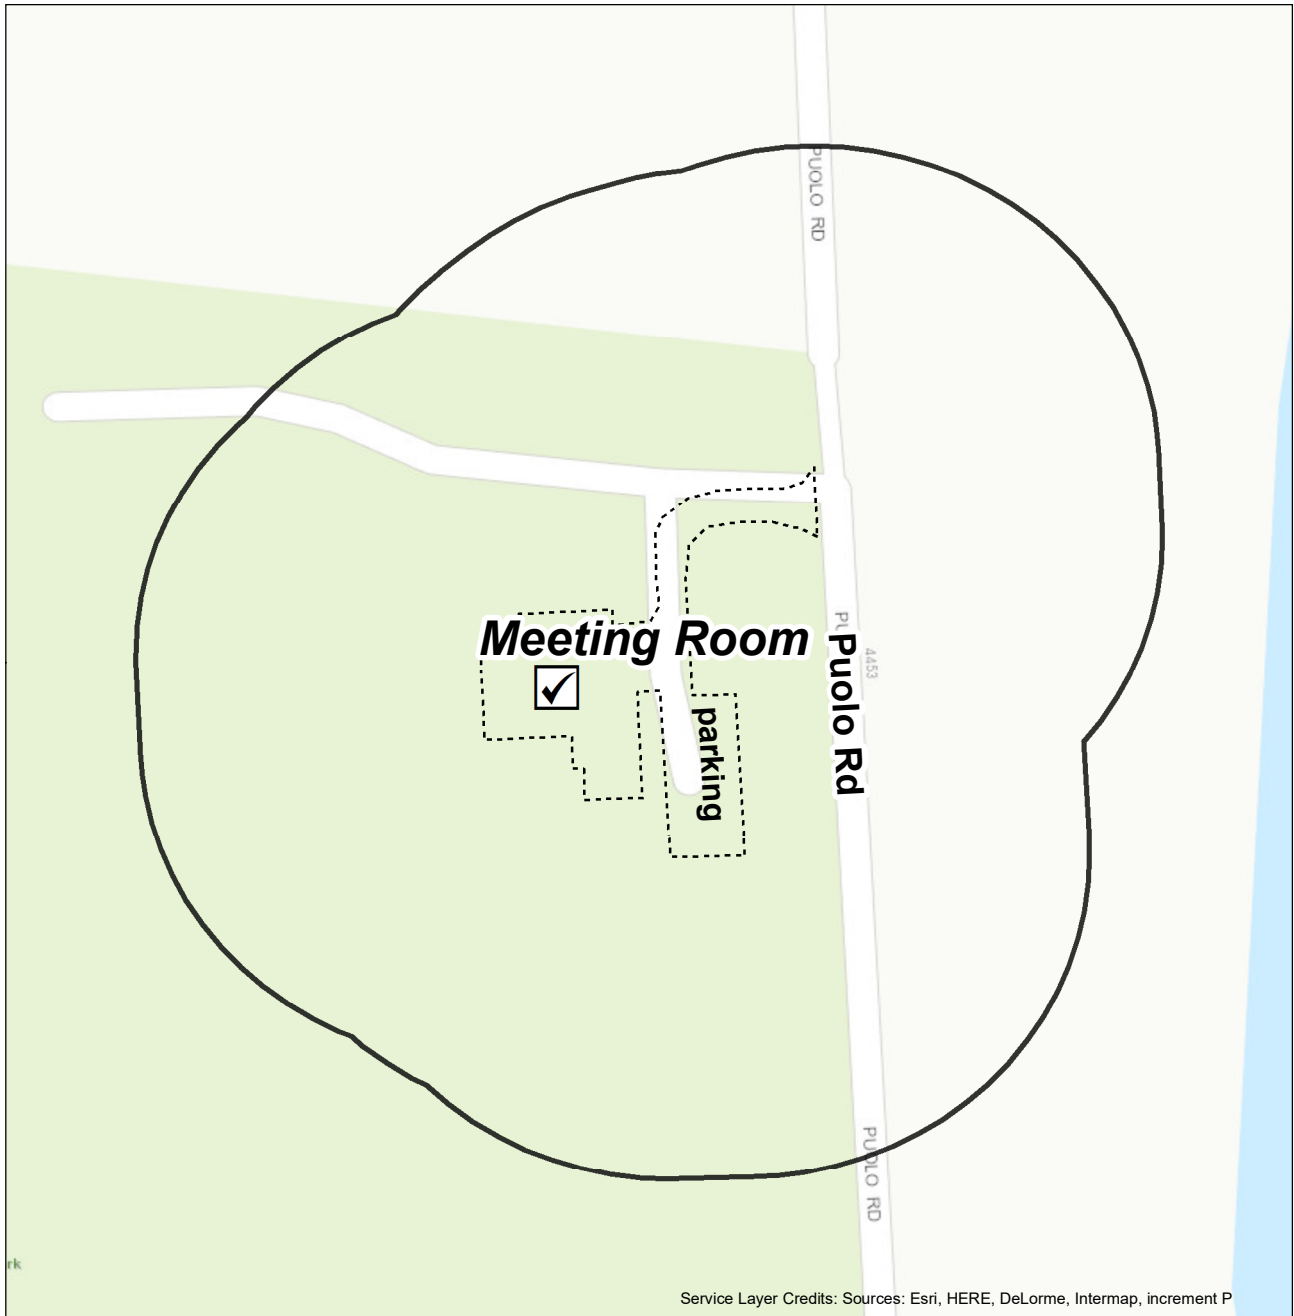

16-03 Hanapepe Recreation Center, Meeting Room

Restricted Electioneering Area

16-03 Hanapepe Recreation Center, Meeting Room
4451 Puolo Rd
Hanapepe, 96716

0 100 200 Feet

data current as of 1 May 2018