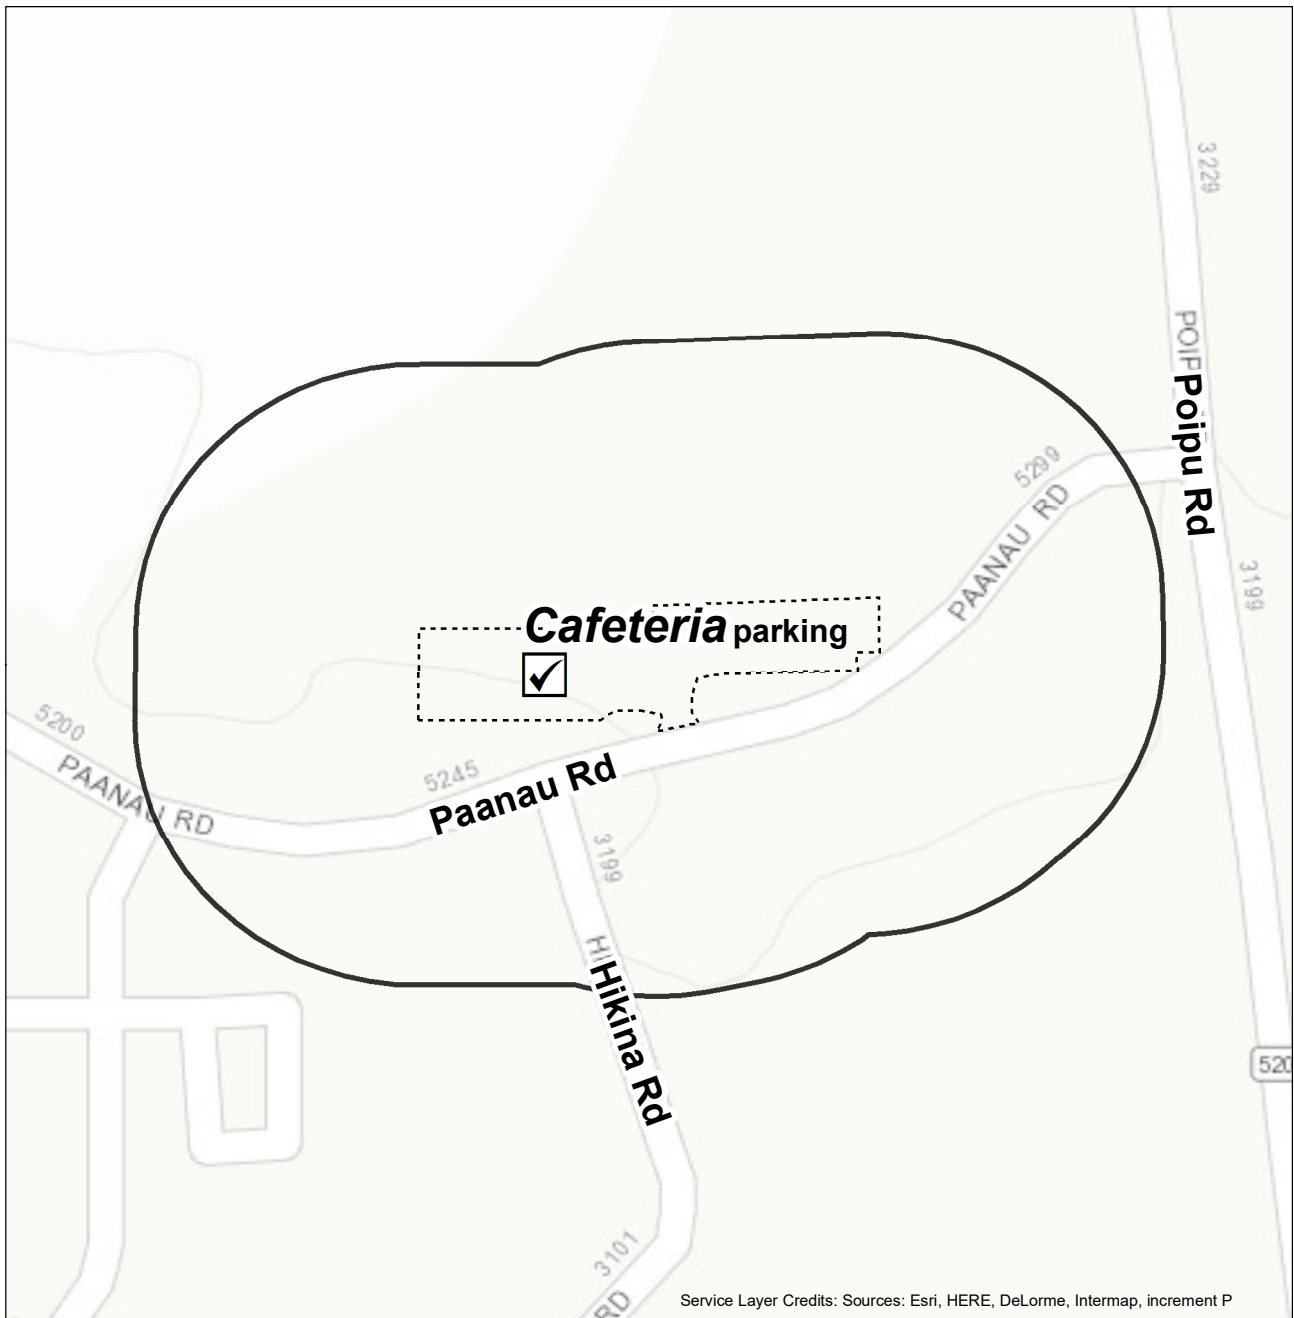

Restricted Electioneering Area

15-04 Chiefess Kamakahelei Middle School, Cafeteria
4431 Nuhou St
Lihue, 96766

0 100 200 Feet

data current as of 1 May 2018

15-05 Koloa Elementary School, Cafeteria

Restricted Electioneering Area