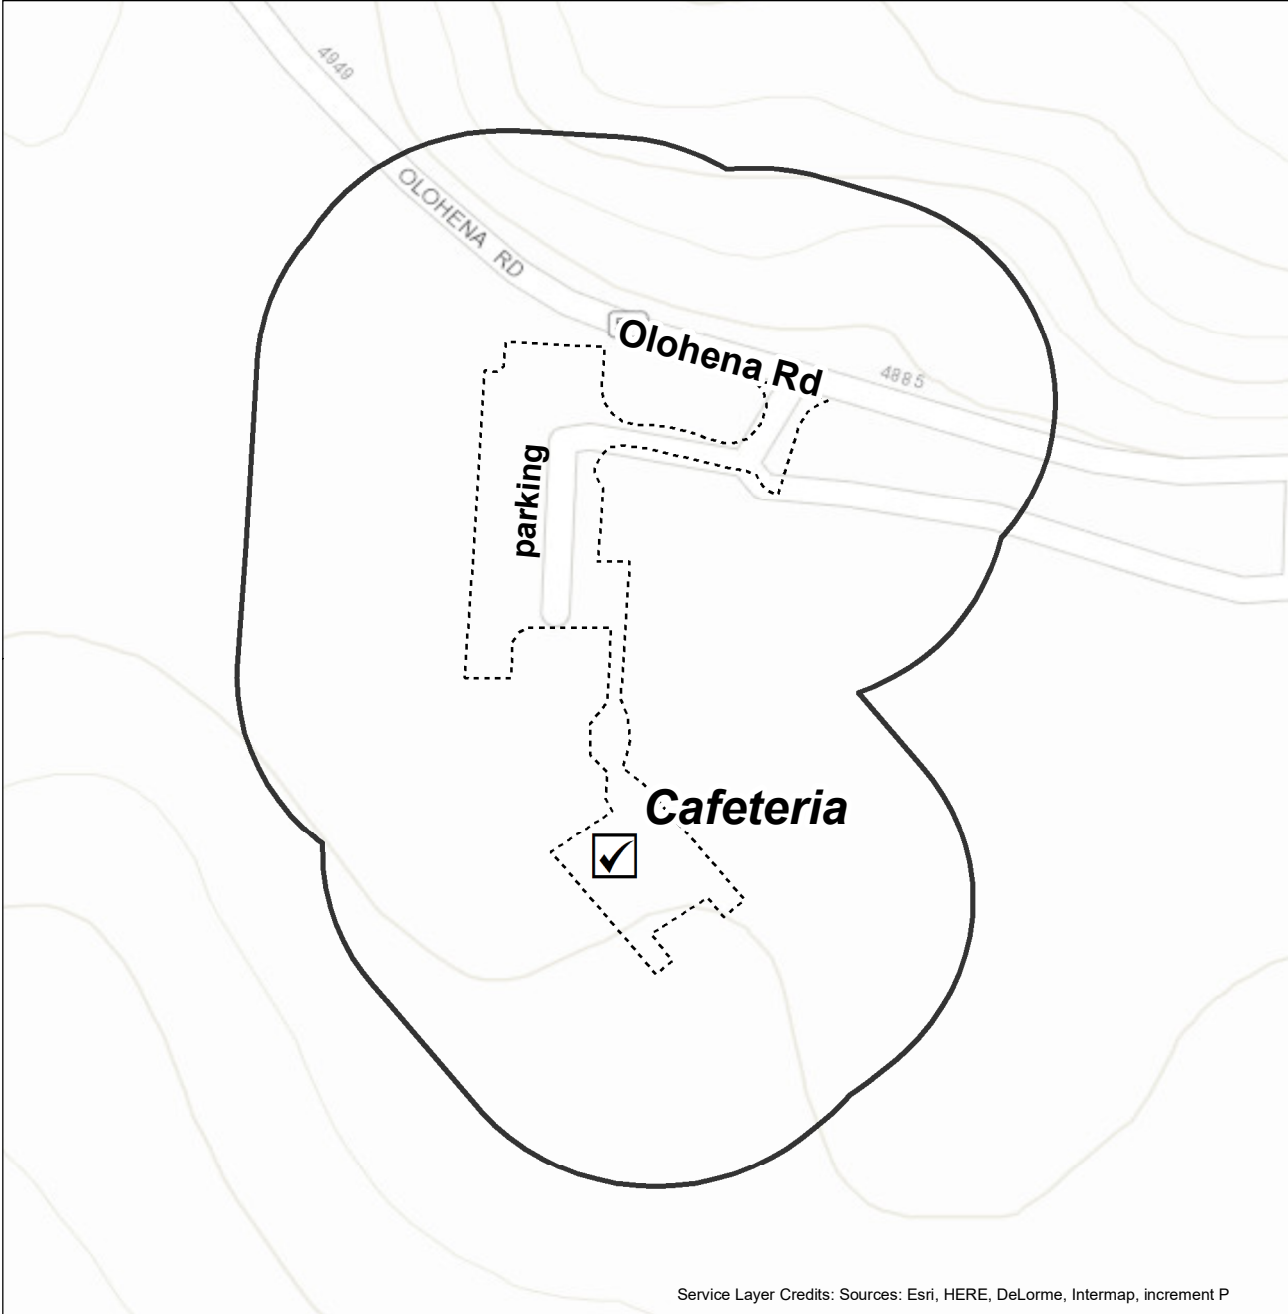

15-01 Kapaa Middle School, Cafeteria

Restricted Electioneering Area

15-01 Kapaa Middle School, Cafeteria
4867 Olohena Rd
Kapaa, 96746

0 100 200 Feet

data current as of 1 May 2018